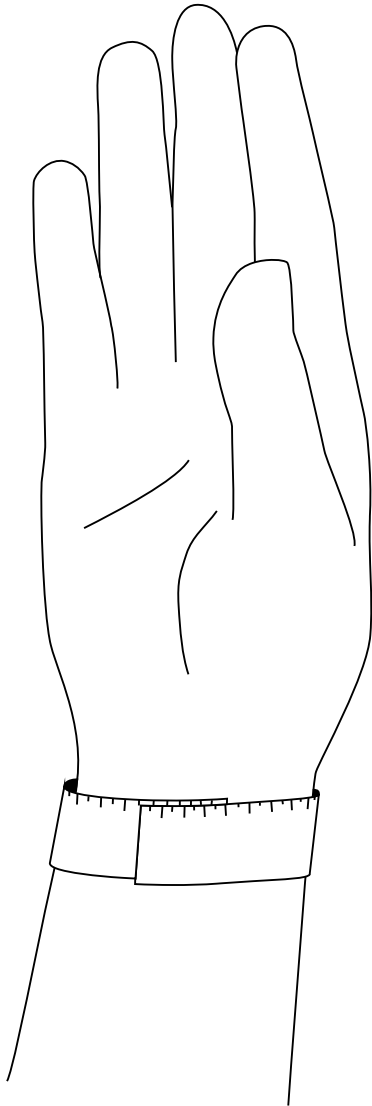

Bracelet Size

1. Print this document (scale 100%)
2. Cut out the ruler
3. Measure your wrist circumference

Silom

Silom Bracelets	Wrist Circumference
Small	125 - 140 mm
Medium	140 - 155 mm
Large	155 - 170 mm
X -Large	170 - 185 mm