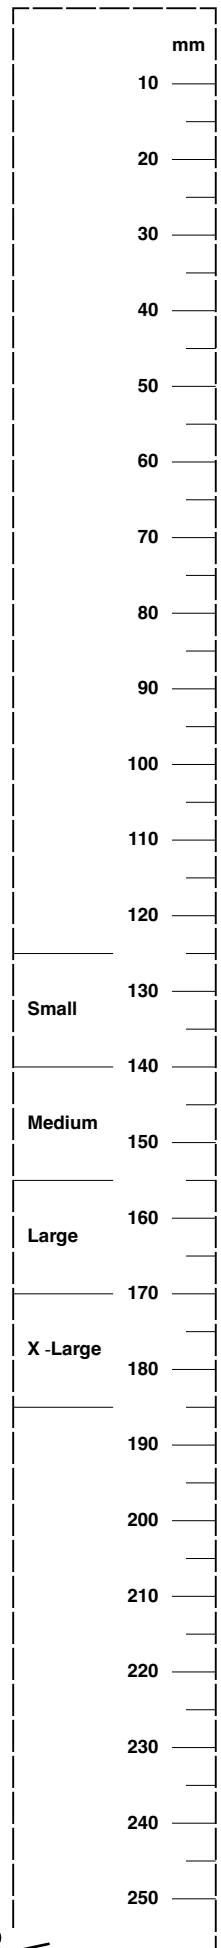

Bracelet Size

1. Print this document (scale 100%)
2. Cut out the ruler
3. Measure your wrist circumference

Silom

Silom Bracelets	Wrist Circumference
Small	125 - 140 mm
Medium	140 - 155 mm
Large	155 - 170 mm
X -Large	170 - 185 mm